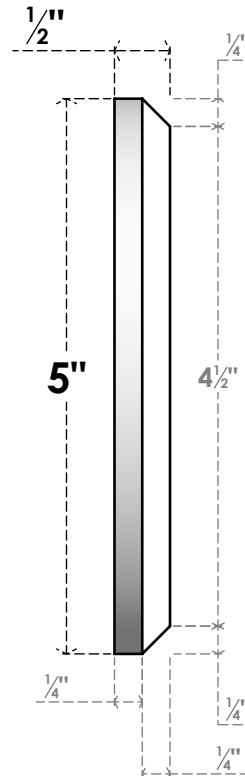

ROSP050X050X050GRY10

5"W X 5"H X 1/2"P STANDARD GRAYSON FLOWER ROSETTE WITH BEVELED EDGE, ARCHITECTURAL GRADE PVC

FRONT

SIDE

EKENA MILLWORK
2300 WEST MAIN ST.
CLARKSVILLE, TX 75426
TOLL FREE: 866-607-0453
WWW.EKENAMILLWORK.COM

NOTES

1. INSTALLATION TO BE COMPLETED IN ACCORDANCE WITH MANUFACTURER'S SPECIFICATIONS.
2. DRAWING MAY NOT BE TO SCALE
3. THIS DRAWING IS INTENDED FOR DESIGN AND PLANNING PURPOSES ONLY.
4. ALL INFORMATION CONTAINED HEREIN WAS CURRENT AT THE TIME OF DEVELOPMENT BUT MUST BE REVIEWED AND APPROVED BY THE PRODUCT MANUFACTURER TO BE CONSIDERED ACCURATE.
5. ARCHITECTURAL GRADE PVC PRODUCTS ARE MADE FROM EXPANDED CELLULAR PVC AND COME NATURALLY WHITE BUT MAY BE PAINTED