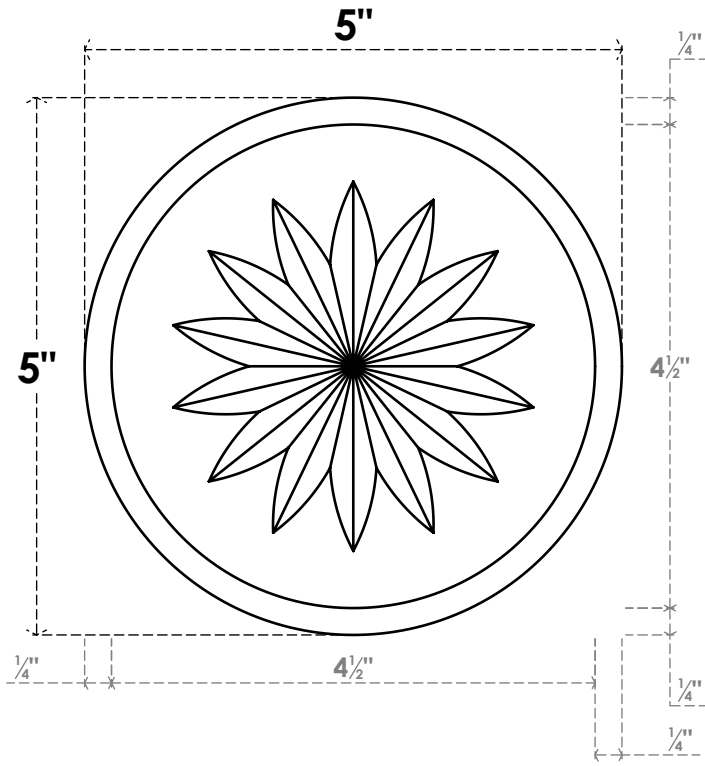

ROSP050X050X050GRY10

5"W X 5"H X 1/2"P STANDARD GRAYSON FLOWER ROSETTE WITH BEVELED EDGE, ARCHITECTURAL GRADE PVC

FRONT

SIDE

EKENA MILLWORK
2300 WEST MAIN ST.
CLARKSVILLE, TX 75426
TOLL FREE: 866-607-0453
WWW.EKENAMILLWORK.COM